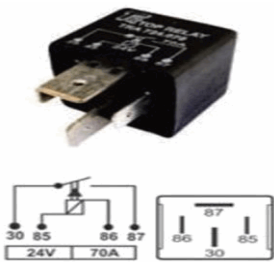

COD: TRA724070
RELE AUX 24V 4T 70A
S/SUP 2 LARGOS

DNI0221